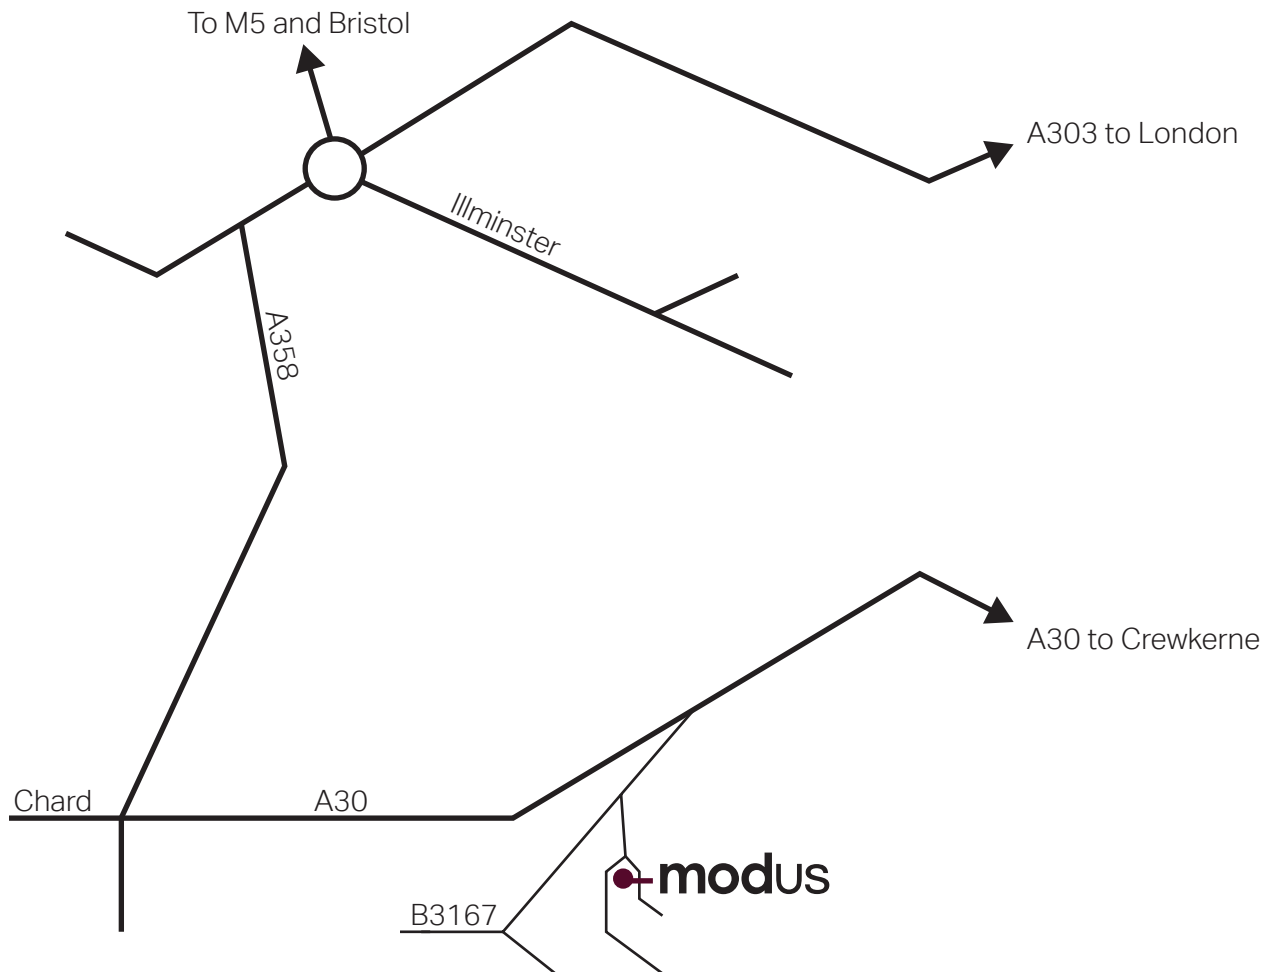

Location

Directions

Head office

Cricket St Thomas, Chard
Somerset, TA20 4BZ
T +44 (0)1460 258590
F +44 (0)1460 57004

Opening hours:
Monday - Friday:
8:30 am - 5:30pm

By Car

Modus head office is near to the town of Chard, conveniently just an 8 minute drive from the A358 which can be accessed via the M5. The above map shows directions if you are travelling by car.

Train Stations

Our nearest train stations:
Crewkerne: 7 miles
Taunton Station: 18 miles

Airports

Our nearest airports:
Exeter Airport: 29 miles
Bristol Airport: 52.5 miles