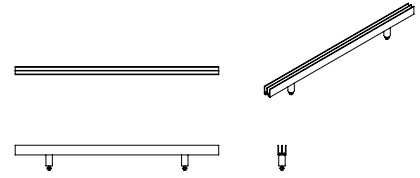

modus

Accessory Rail

EAR001	EAR004
Width 700 Depth 48 Height 57	Width 1300 Depth 48 Height 57
EAR002	EAR005
Width 900 Depth 48 Height 57	Width 1500 Depth 48 Height 57
EAR003	
Width 1100 Depth 48 Height 57	

Accessory Rail- starter/ end

EAR006
Width 950 Depth 48 Height 57
EAR008
Width 1150 Depth 48 Height 57
EAR010
Width 1350 Depth 48 Height 57

Accessory Rail - extension

EAR007
Width 1200 Depth 48 Height 57
EAR009
Width 1400 Depth 48 Height 57
EAR011
Width 1600 Depth 48 Height 57

Cable Tray

ECT001	ECT004
Width 700 Depth 122 Height 150	Width 1300 Depth 122 Height 150
ECT002	ECT005
Width 900 Depth 122 Height 150	Width 1500 Depth 122 Height 150
ECT003	
Width 1100 Depth 122 Height 150	