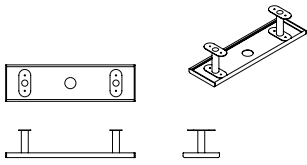

modus

Accessory Rail

EAR001	EAR004
Width 700 Depth 48 Height 57	Width 1300 Depth 48 Height 57
EAR002	EAR005
Width 900 Depth 48 Height 57	Width 1500 Depth 48 Height 57
EAR003	
Width 1100 Depth 48 Height 57	

Accessory Rail- starter/ end

EAR006
Width 950 Depth 48 Height 57
EAR008
Width 1150 Depth 48 Height 57
EAR010
Width 1350 Depth 48 Height 57

Accessory Rail - extension

EAR007
Width 1200 Depth 48 Height 57
EAR009
Width 1400 Depth 48 Height 57
EAR011
Width 1600 Depth 48 Height 57

Cable Tray

ECT001	ECT004
Width 700 Depth 122 Height 150	Width 1300 Depth 122 Height 150
ECT002	ECT005
Width 900 Depth 122 Height 150	Width 1500 Depth 122 Height 150
ECT003	
Width 1100 Depth 122 Height 150	

Width 269
Depth 152
Height 12/18

Power unit - Power/CAT5e

EDP005

Width 290
Depth 60
Height 41

Power unit - Power/CAT6

EDP006

Width 290
Depth 60
Height 41

Oval - cut out*