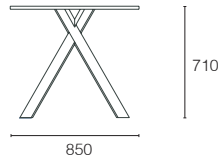

V Table by Simon Pengelly

TECHNICAL DATA

VTA001

MATERIALS

TOP

White laminate
with Beech lipping

Oak with oak
lipping

BASE

Beech

Oak

Produced using a solid beech or oak frame and a white laminate or veneered oak top.