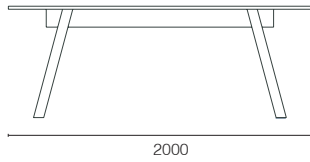

V Table by Simon Pengelly

TECHNICAL DATA

VTA001

MATERIALS

TOP

White laminate
with Beech lipping

Oak with oak
lipping

BASE

Beech

Oak

Produced using a solid beech or oak frame and a white laminate or veneered oak top.