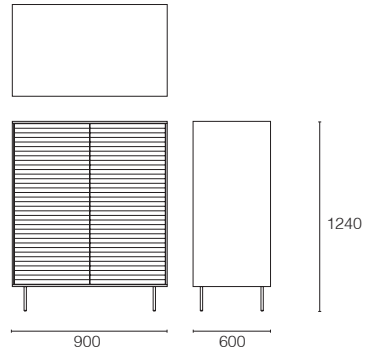

STRIPEY by Simon Pengelly

TECHNICAL DATA

STR010

STR007

STR013

STR011

MATERIALS

CARCASS / DOORS

Oak

Walnut

White
RAL 9016

Black / Grey
RAL 7021

Red
RAL 3002

LEGS

Satin Chrome

A range of cabinets produced using an MDF carcass with a lacquered colour finish or optional veneered carcass in oak or walnut. The doors are available in either oak, walnut or lacquered colour to match the carcass. The credenzas have a single, adjustable library shelf to each compartment and the tall cabinet has two adjustable shelves to each compartment, available with satin chrome legs.