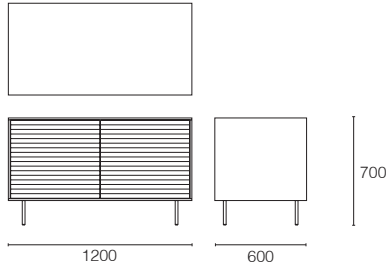

STRIPEY by Simon Pengelly

TECHNICAL DATA

STR010

STR007

STR013

STR011

MATERIALS

CARCASS / DOORS

Oak

Walnut

White
RAL 9016

Black / Grey
RAL 7021

Red
RAL 3002

LEGS

Satin Chrome

A range of cabinets produced using an MDF carcass with a lacquered colour finish or optional veneered carcass in oak or walnut. The doors are available in either oak, walnut or lacquered colour to match the carcass. The credenzas have a single, adjustable library shelf to each compartment and the tall cabinet has two adjustable shelves to each compartment, available with satin chrome legs.