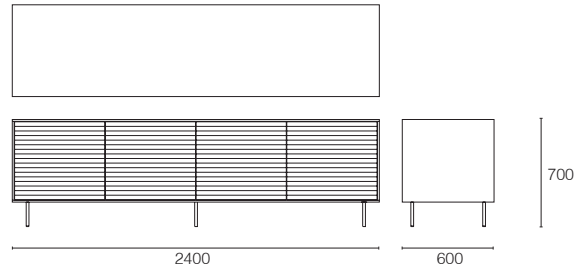

STRIPEY by Simon Pengelly

TECHNICAL DATA

STR010

STR007

STR013

STR011

MATERIALS

CARCASS / DOORS

Oak

Walnut

White
RAL 9016

Black / Grey
RAL 7021

Red
RAL 3002

LEGS

Satin Chrome

A range of cabinets produced using an MDF carcass with a lacquered colour finish or optional veneered carcass in oak or walnut. The doors are available in either oak, walnut or lacquered colour to match the carcass. The credenzas have a single, adjustable library shelf to each compartment and the tall cabinet has two adjustable shelves to each compartment, available with satin chrome legs.