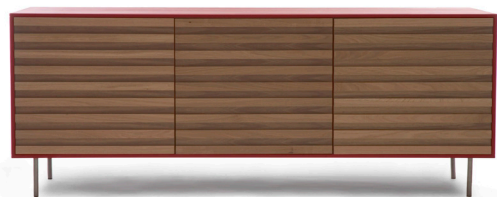

STRIPEY by Simon Pengelly

TECHNICAL DATA

STR010

STR007

STR013

STR011

MATERIALS

CARCASS / DOORS

Oak

Walnut

White
RAL 9016

Black / Grey
RAL 7021

Red
RAL 3002

LEGS

Satin Chrome

A range of cabinets produced using an MDF carcass with a lacquered colour finish or optional veneered carcass in oak or walnut. The doors are available in either oak, walnut or lacquered colour to match the carcass. The credenzas have a single, adjustable library shelf to each compartment and the tall cabinet has two adjustable shelves to each compartment, available with satin chrome legs.