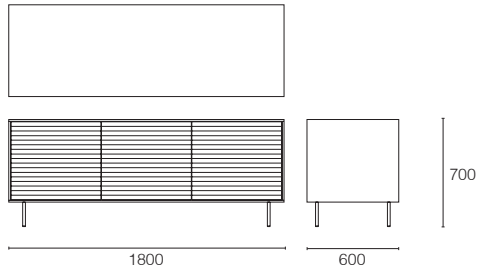

STRIPEY by Simon Pengelly

TECHNICAL DATA

STR010

STR007

STR013

STR011

MATERIALS

CARCASS / DOORS

Oak

Walnut

White
RAL 9016

Black / Grey
RAL 7021

Red
RAL 3002

LEGS

Satin Chrome

A range of cabinets produced using an MDF carcass with a lacquered colour finish or optional veneered carcass in oak or walnut. The doors are available in either oak, walnut or lacquered colour to match the carcass. The credenzas have a single, adjustable library shelf to each compartment and the tall cabinet has two adjustable shelves to each compartment, available with satin chrome legs.