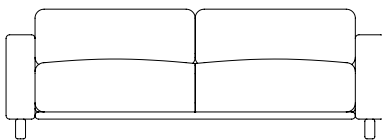

modus

PART

by PearsonLloyd

TECHNICAL DATA

PART by PearsonLloyd

A simple and uncomplicated sofa and lounge chair range, Part is in modular components making it easier to specify and configure. The outer frame is offset by the softer upholstery of the seat and back, emphasising comfort. Available as a chair and 2/3 seater, Part can be upholstered to the floor or supplied with turned timber or steel legs.

PART001

910 x 845 x h740mm

PART002

910 x 845 x h740mm

PART003

2090 x 845 x h740mm

PART004

2090 x 845 x h740mm