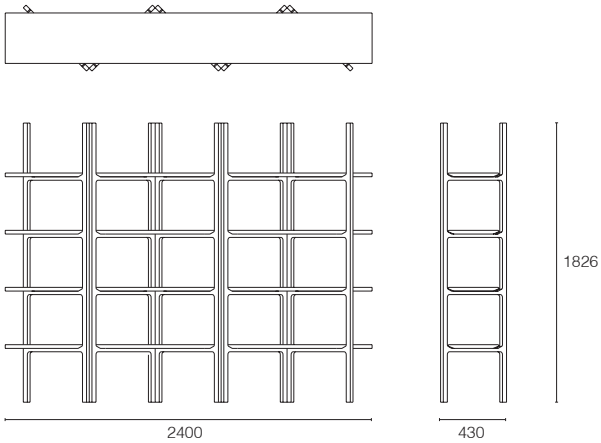

TECHNICAL DATA