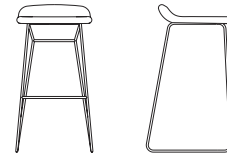

modus

MULTI

by Michael Sodeau

TECHNICAL DATA

MULTI by Michael Sodeau

An extensive range of seating including an upholstered dining chair, lounge chair and bar stool with matching compact laminate tables. The chairs are available with a brushed chrome ski base or laser cut, powder coated swivel base with self-righting mechanism. The bar stool is available in two heights with a brushed chrome ski base. Available in a wide range of contract fabrics or leathers.

MULC010

570 x 580 x h690/415

MULC012

570 x 580 x h690/415

MULC005

520 x 470 x h870/820

MULC007

475 x 555 x h830/485

MULC003

475 x 555 x h830/485

MULC006

520 x 470 x h720/670

modus

UNIT 5 WESTCOMBE TRADING ESTATE STATION ROAD ILMINSTER SOMERSET TA19 9DW T. +44 (0) 1460 258590 F. +44 (0) 1460 57004
sales@modusfurniture.co.uk www.modusfurniture.co.uk